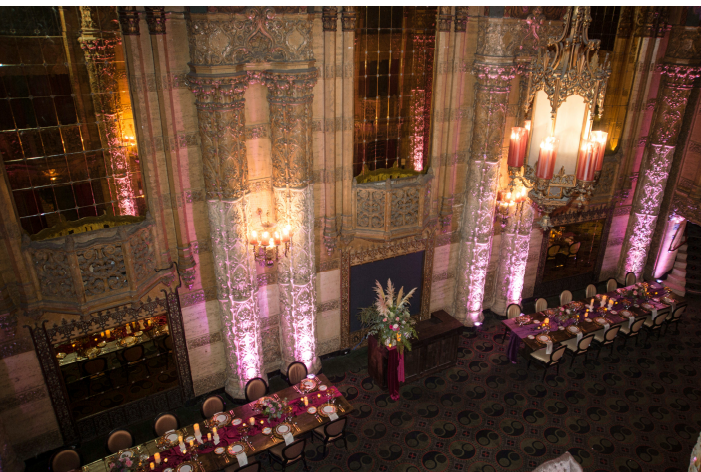

United Theater on Broadway

CAPACITY:
1,647 seated theater,
150 seated banquet,
600 standing reception,

929 S Broadway, Los Angeles

CONTACT:
Ricky Hayes, (213) 235-9614
booking@theunitedtheater.com