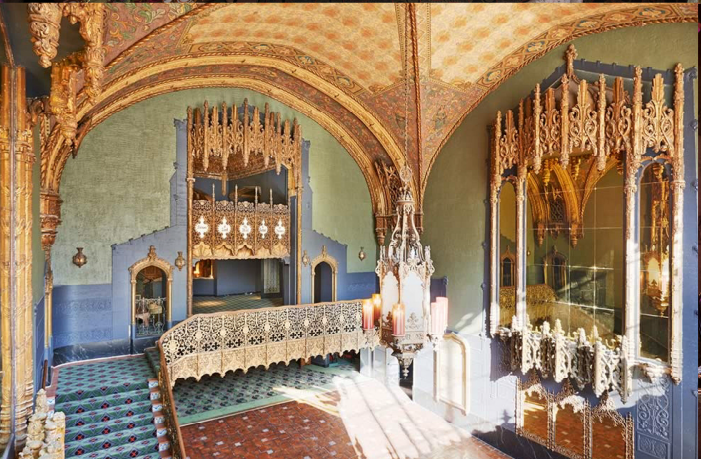

United Theater on Broadway

CAPACITY:
1,647 seated theater,
150 seated banquet,
600 standing reception,

929 S Broadway, Los Angeles

CONTACT:
Ricky Hayes, (213) 235-9614
booking@theunitedtheater.com