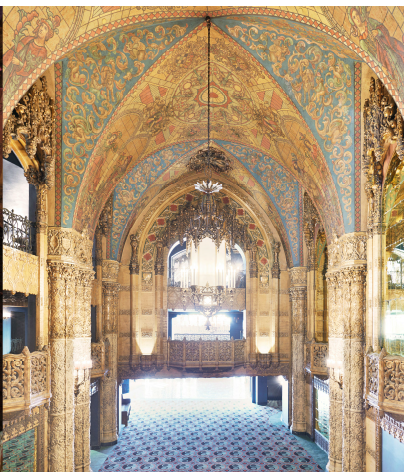

United Theater on Broadway

CAPACITY:
1,647 seated theater,
150 seated banquet,
600 standing reception,

929 S Broadway, Los Angeles

CONTACT:
Ricky Hayes, (213) 235-9614
booking@theunitedtheater.com