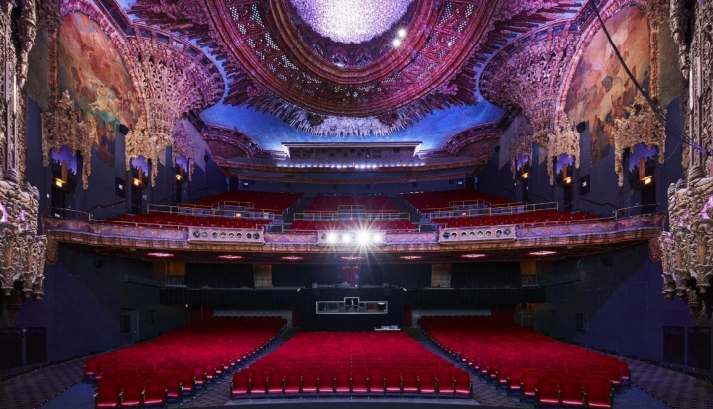

26

United Theater on Broadway

CAPACITY:
1,647 seated theater,
150 seated banquet,
600 standing reception,

929 S Broadway, Los Angeles

CONTACT:
Ricky Hayes, (213) 235-9614
booking@theunitedtheater.com