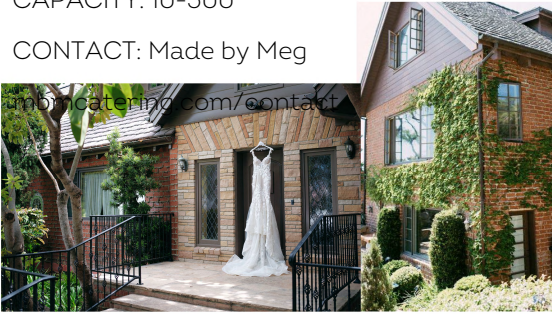

CAPACITY: 200 Outdoor Reception

CONTACT: Sara Scrimshaw
s scrimshaw@beverlyhills.org
beverlyhills.org/greystone

Gulls Way

Malibu, CA 90265

CAPACITY: 10-500

CONTACT: Made by Meg

www.madeby.com/contact

Hudson Loft