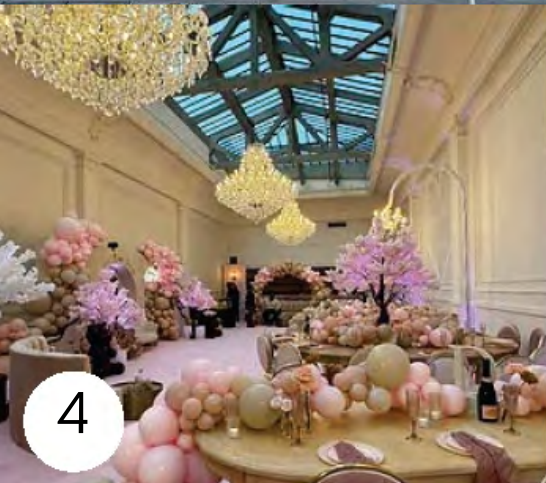

CONTACT: <https://arenahouse.com/>

The Bank Ballroom

716 Spring Street, Los Angeles, CA 90014
(213) 623.3800 ext 616
CAPACITY: 150

CONTACT: Mark Del Rosario
mark@alexandriaballrooms.com
alexandriaballrooms.com/the-bank