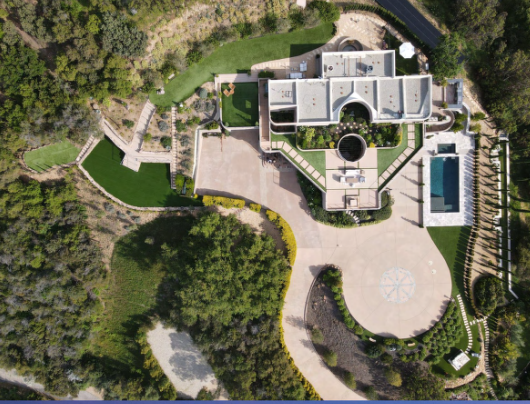

26300 Crenshaw Blvd,
Palos Verdes Estates, CA 90274

(310) 544-1948

SEATED CAPACITY: 250 Indoors | 1000 Outdoors
STANDING CAPACITY: 500 Indoors | 2000 Outdoors

CONTACT: Christina Cruz

christinac@southcoastbotanicgarden.org
southcoastbotanicgarden.org/garden-event-rentals