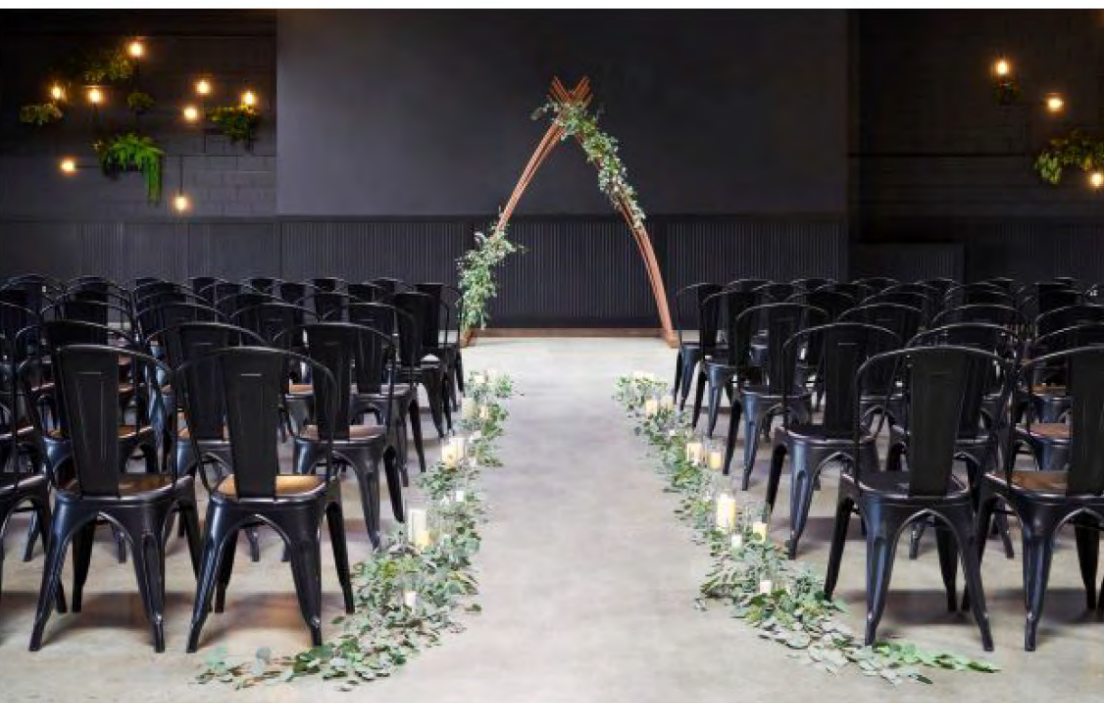

11260 Playa Court,
Culver City, CA 90230
(310) 695.1499

CAPACITY: 375 Seated | 400 Standing

CONTACT: Adam Harriman
adam@playastudiosla.com
playastudiosla.com

Playa Studios